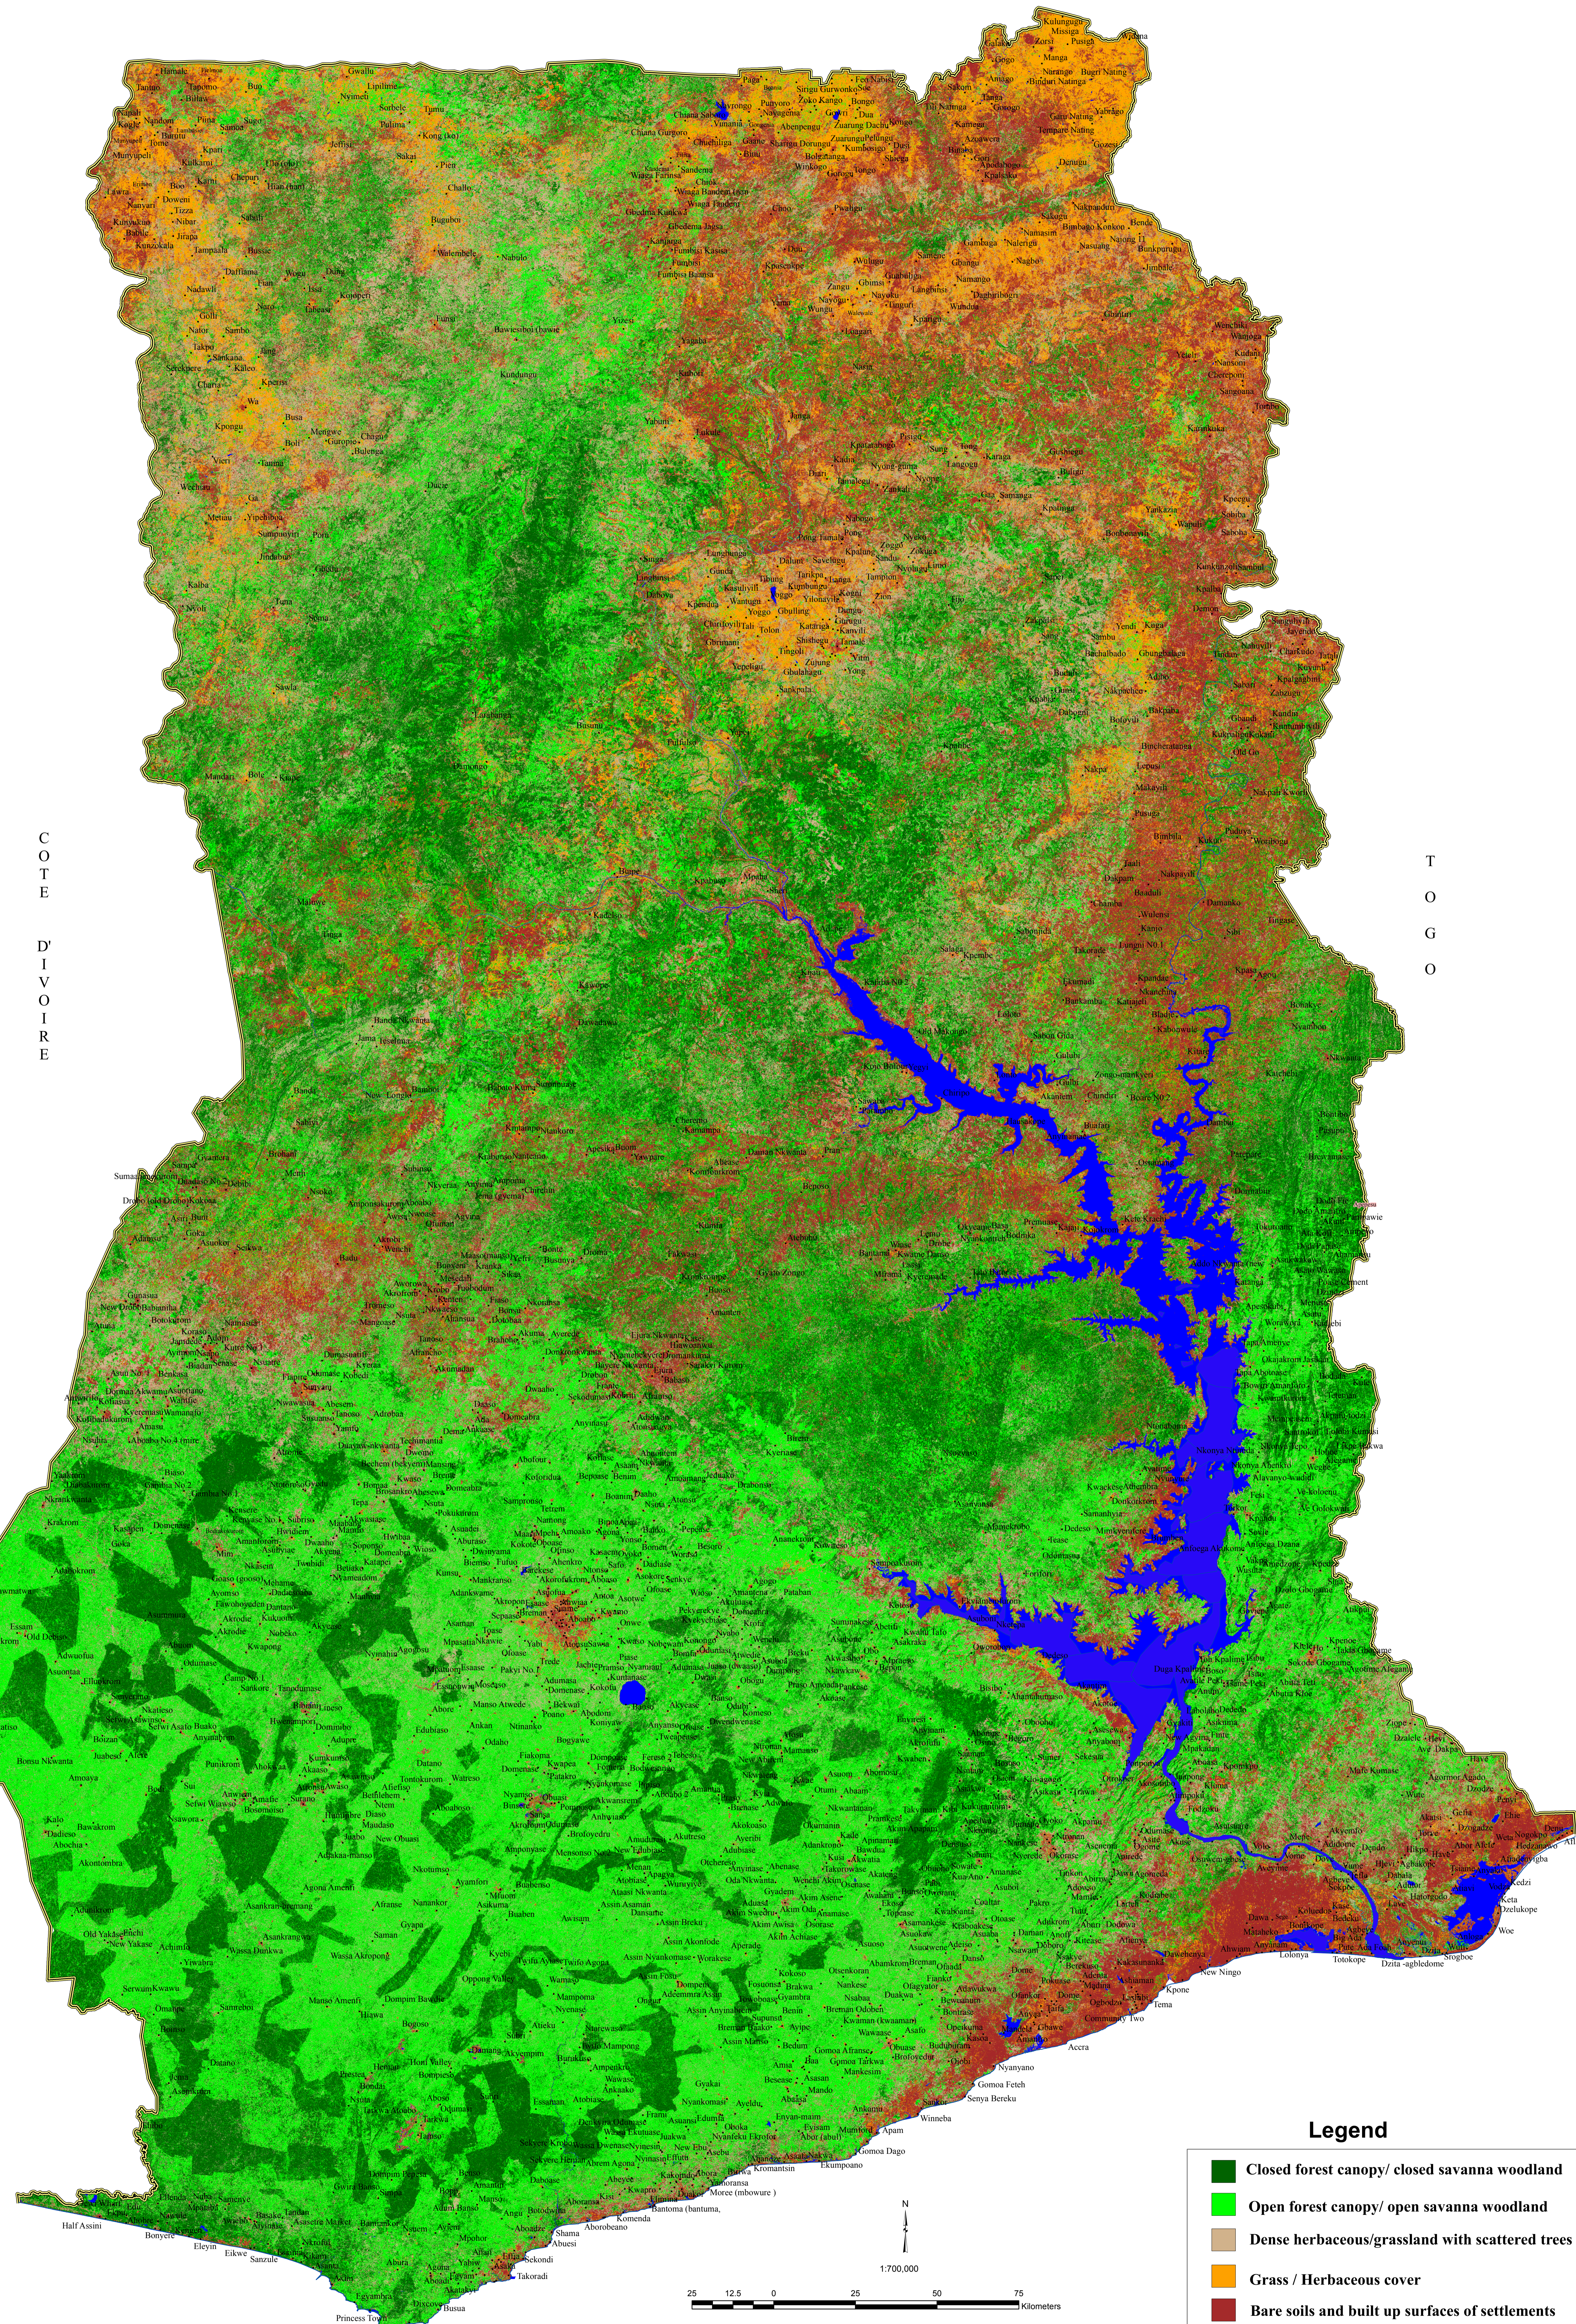

BURKINA FASO

COTE D'IVOIRE

T O G O

Legend

- Closed forest canopy/ closed savanna woodland
- Open forest canopy/ open savanna woodland
- Dense herbaceous/grassland with scattered trees
- Grass / Herbaceous cover
- Bare soils and built up surfaces of settlements
- Water body
- International Boundary
- Settlement